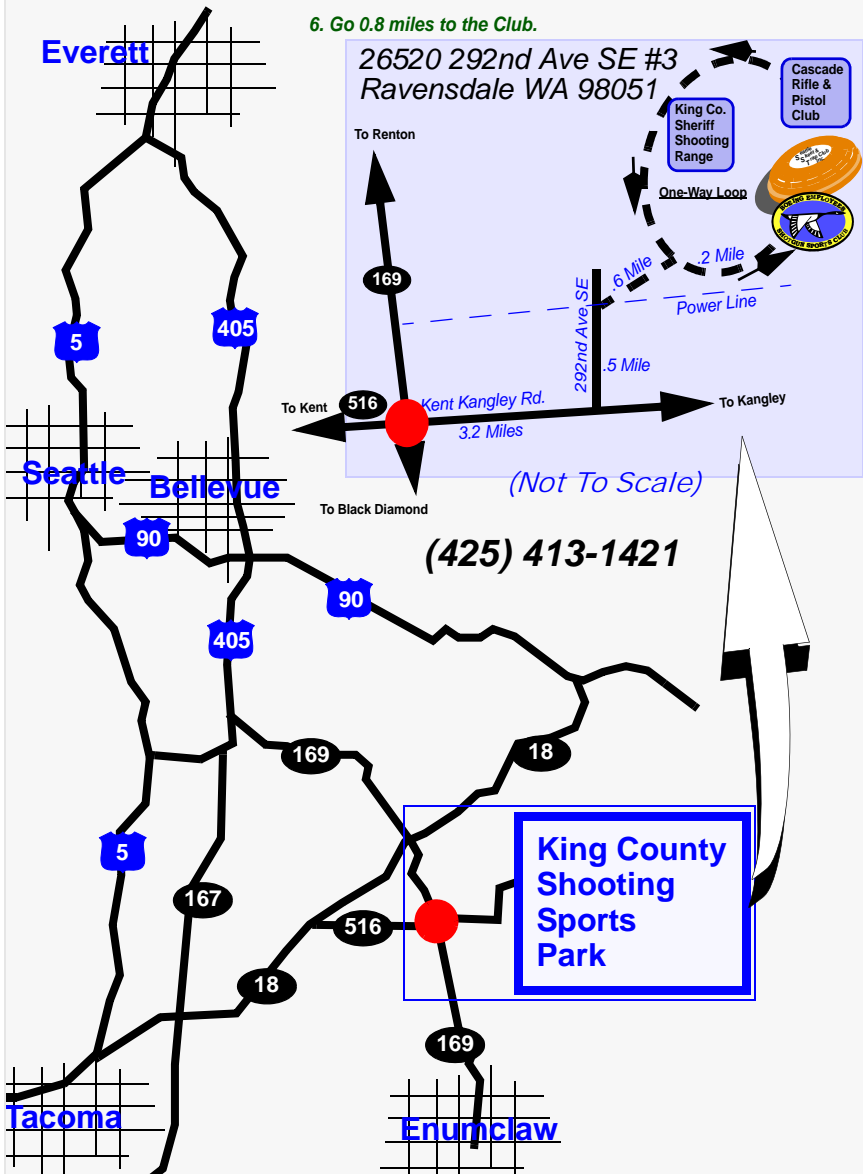

*Map and Directions to the Site
(King County Shooting Park) Ravensdale, Wa.*

1. Go to the intersection of Highways 516 and 169 (Red Dot)
(169 is called the Maple Valley Highway)
(516 is called Kent Kangley Road)
2. Go 3.2 miles East on Kent Kangley Rd. (through Ravensdale)
3. Turn left onto 292nd Ave. SE (No Outlet)
4. Go 0.5 miles to under the Power Line
5. Turn right through the gate onto the gravel road.
6. Go 0.8 miles to the Club.

26520 292nd Ave SE #3
Ravensdale WA 98051

To Renton
169

To Kent 516
Kent Kangley Rd.
3.2 Miles

To Kangley

292nd Ave SE
.5 Mile

.6 Mile

.2 Mile

Power Line

One-Way Loop

King Co. Sheriff Shooting Range

Cascade Rifle & Pistol Club

NOT TO SCALE

(425) 413-1421

**King County
Shooting
Sports
Park**